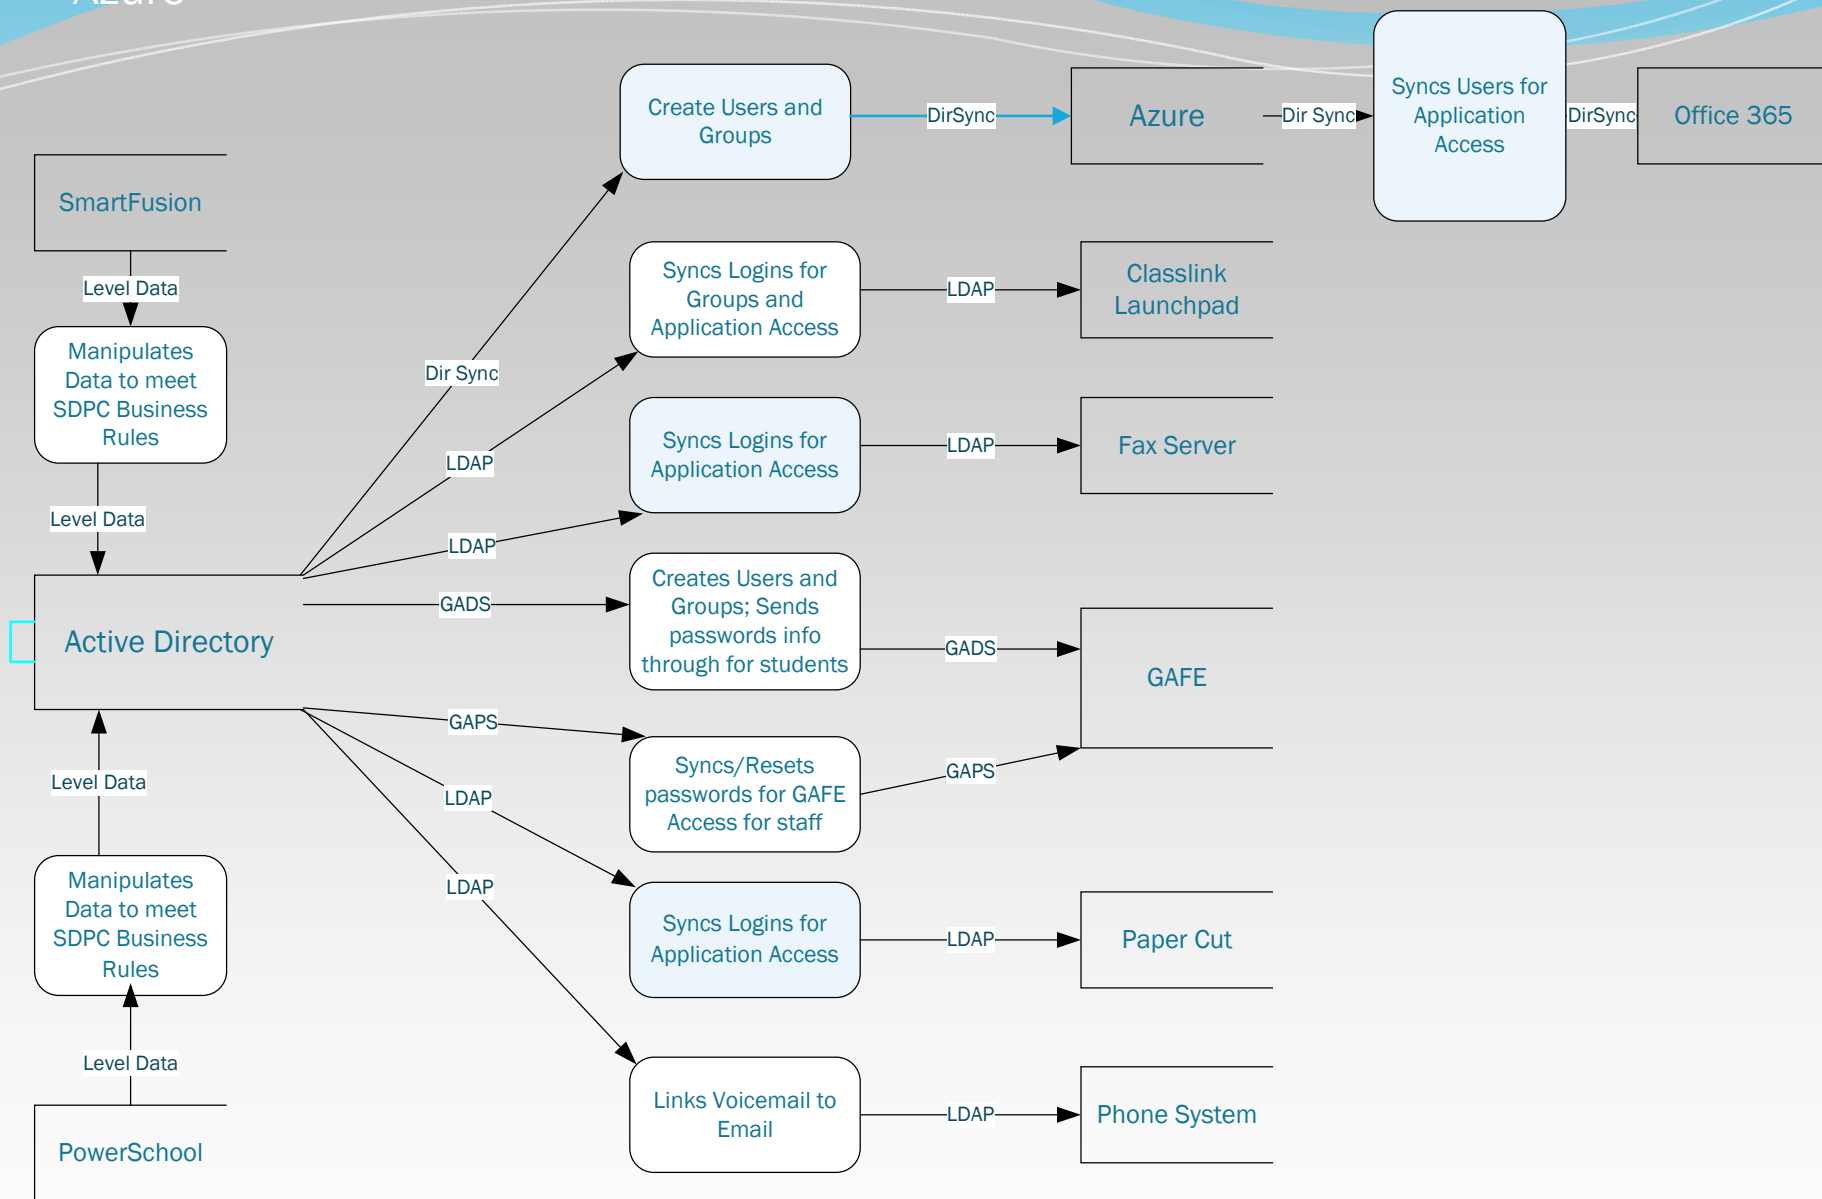

Active Directory & Azure