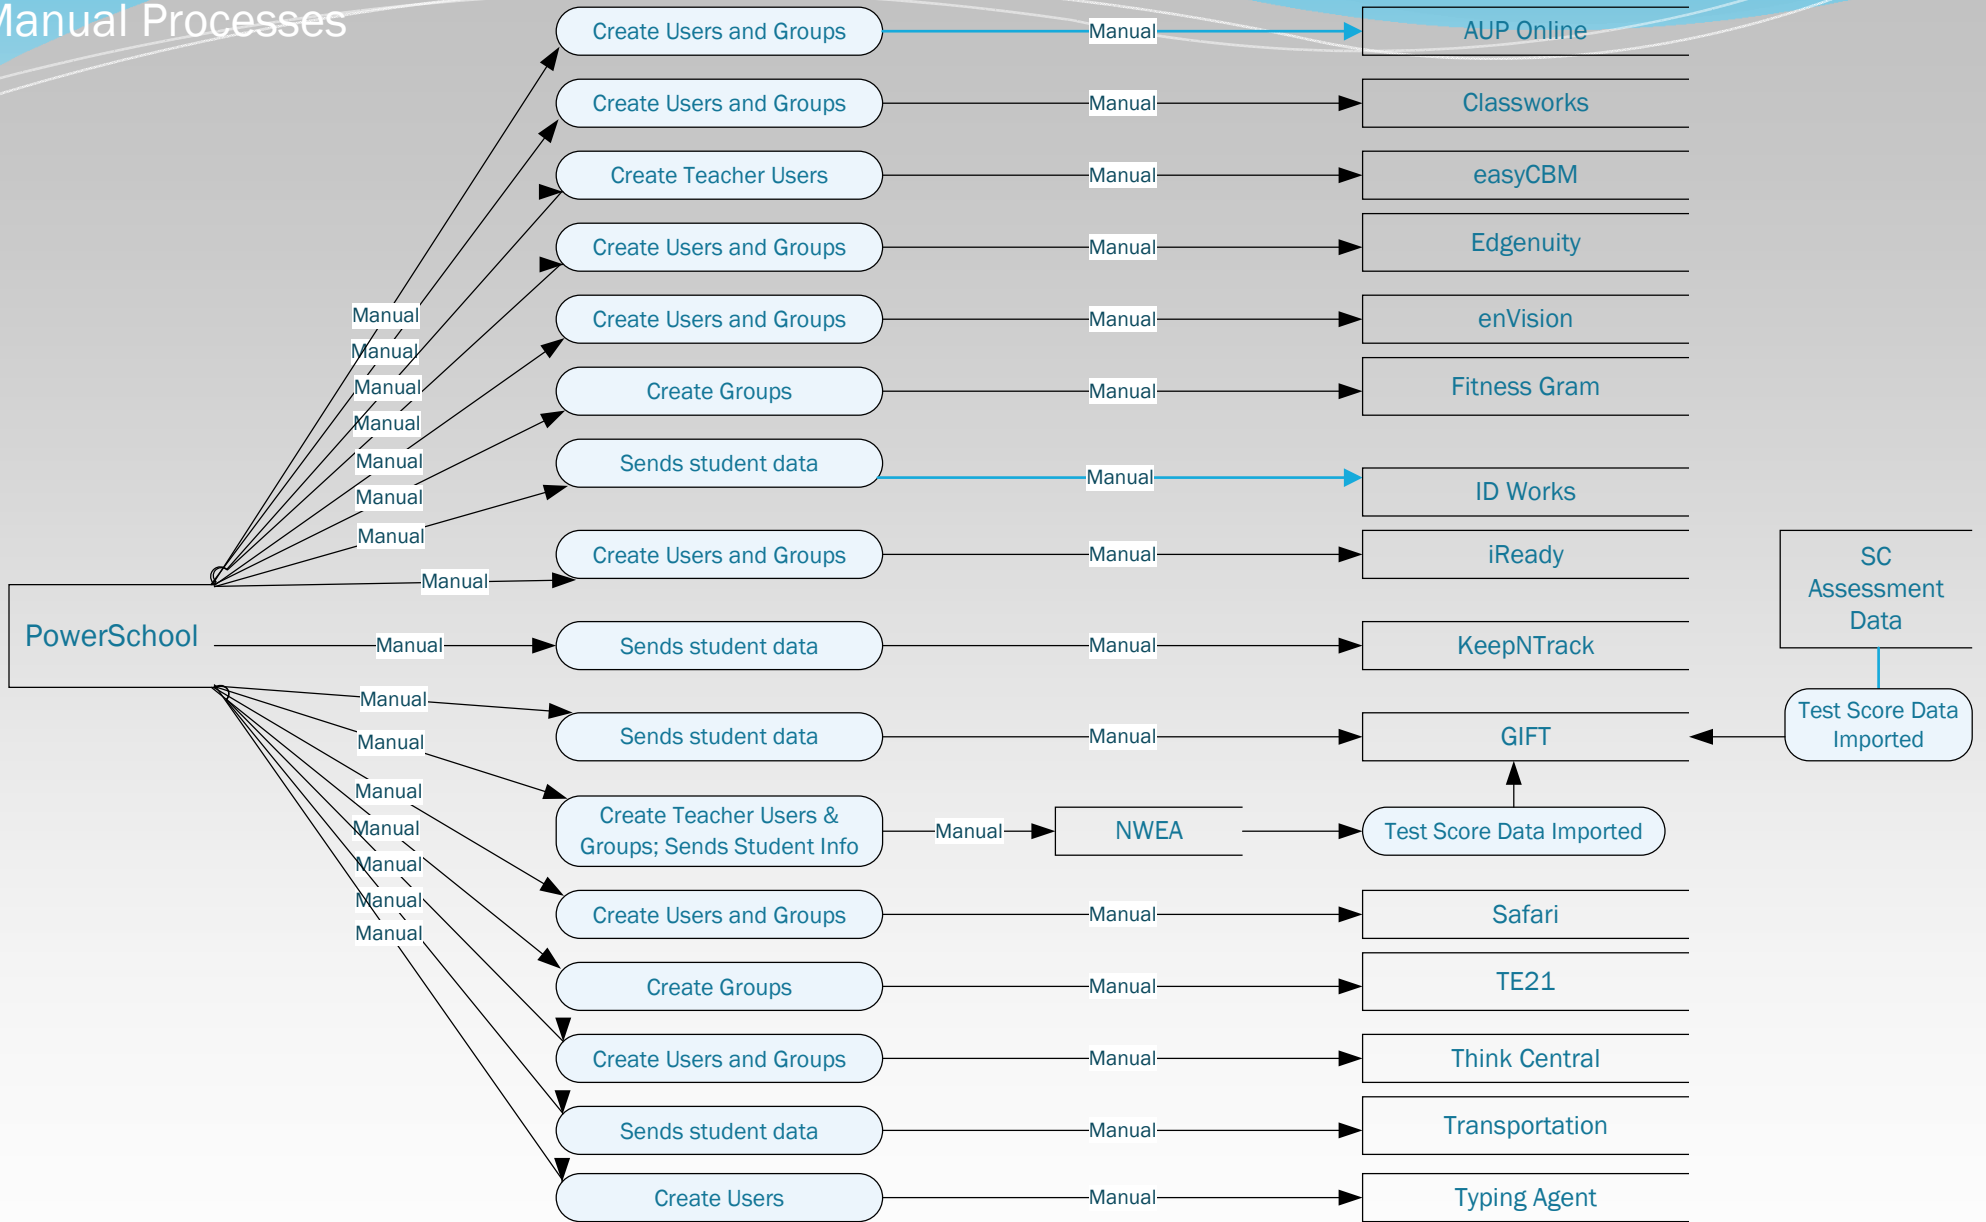

PowerSchool Manual Processes

PowerSchool Other
Processes

Data
Stores