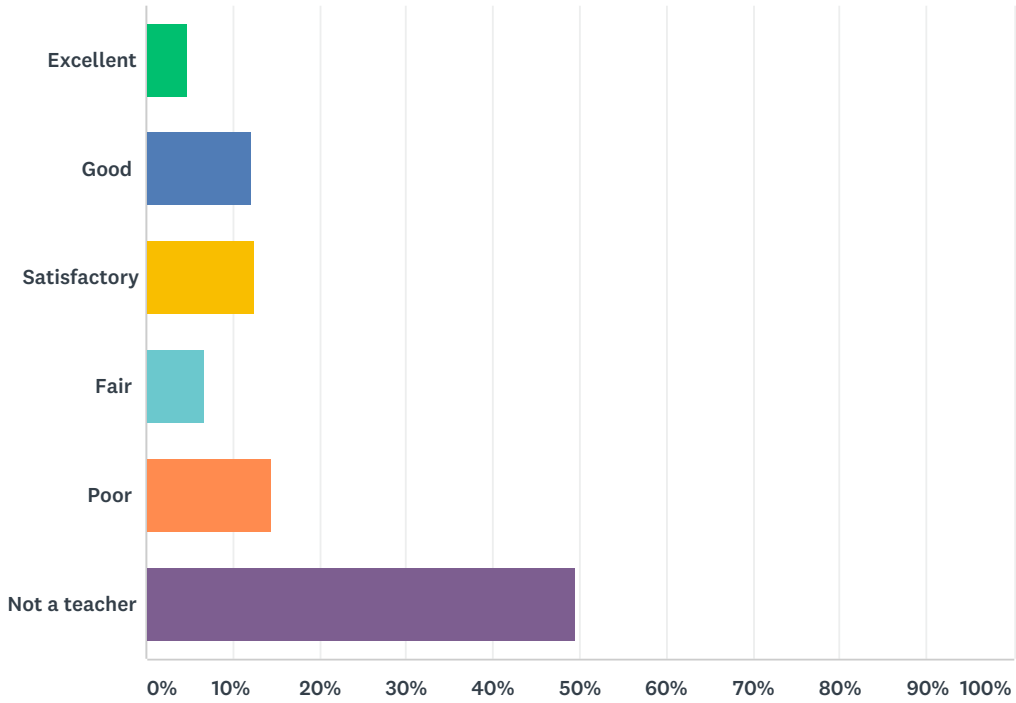

Q4 Please rate the arrangement of the Professional Learning Days from your perspective as a teacher. Note that August 6-7 will be the dates of the E3 Professional Learning Conference:

Answered: 2,457 Skipped: 39

ANSWER CHOICES	RESPONSES	
Excellent	4.80%	118
Good	12.17%	299
Satisfactory	12.45%	306
Fair	6.67%	164
Poor	14.41%	354
Not a teacher	49.49%	1,216
TOTAL		2,457