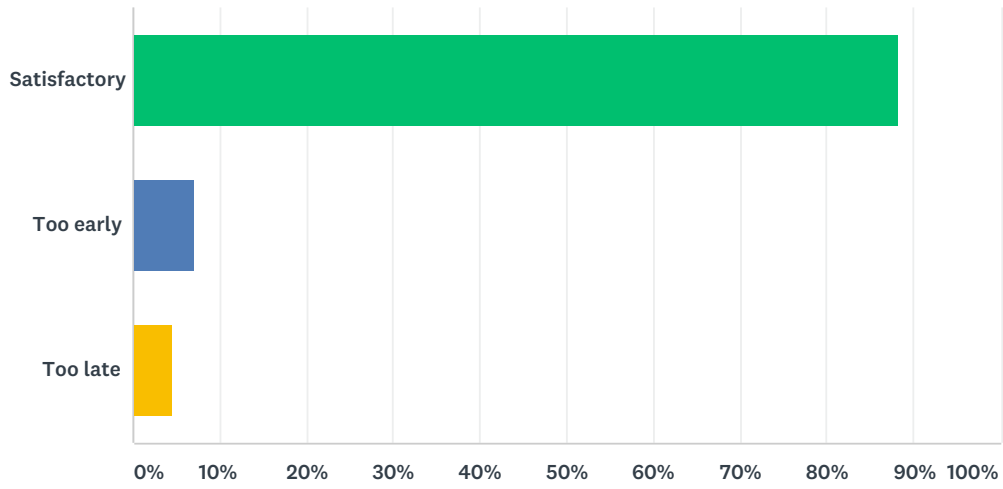

Q9 The last day of school, May 31, is:

Answered: 2,482 Skipped: 14

ANSWER CHOICES	RESPONSES	
Satisfactory	88.36%	2,193
Too early	7.05%	175
Too late	4.59%	114
TOTAL		2,482