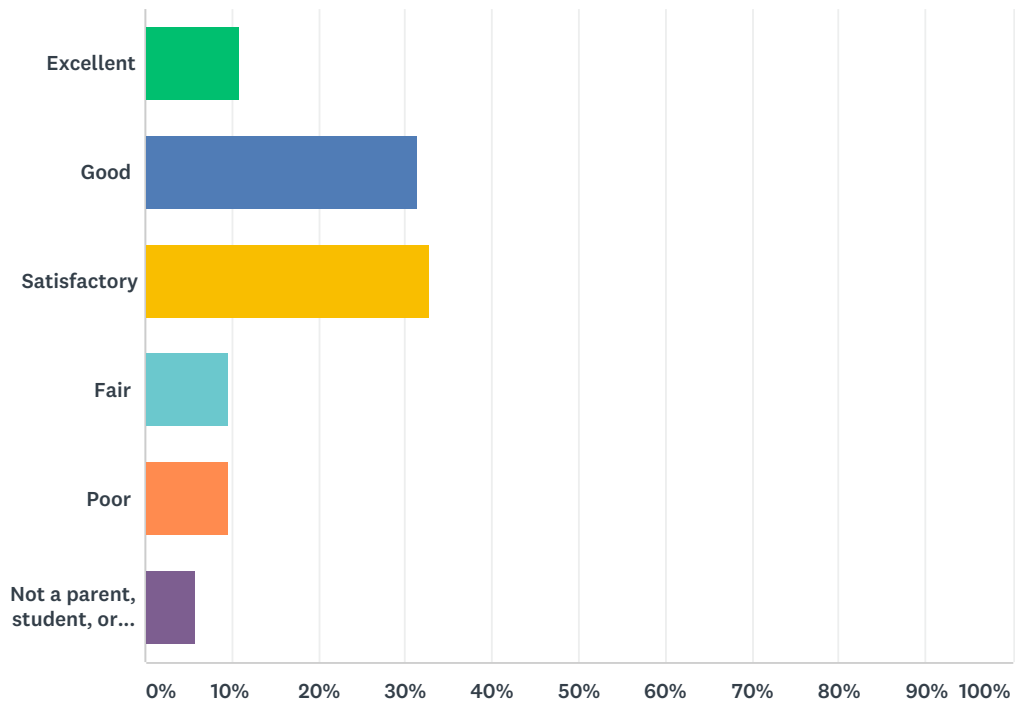

Q2 The school start date of August 20 is...

Answered: 2,481 Skipped: 15

ANSWER CHOICES	RESPONSES	
Satisfactory	81.30%	2,017
Too early	11.12%	276
Too late	7.82%	194
Total Respondents: 2,481		

Q3 Please rate the arrangement of the Professional Learning Days from your perspective as a parent, student, or community member.

Answered: 2,478 Skipped: 18

ANSWER CHOICES	RESPONSES	
Excellent	10.82%	268
Good	31.32%	776
Satisfactory	32.81%	813
Fair	9.60%	238
Poor	9.69%	240
Not a parent, student, or community member	5.77%	143
TOTAL		2,478