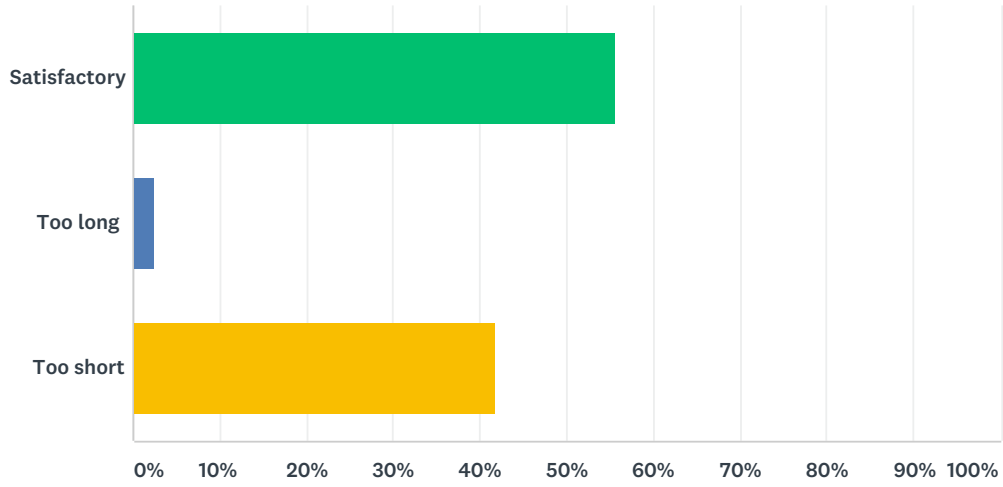

ANSWER CHOICES	RESPONSES	
Excellent	4.80%	118
Good	12.17%	299
Satisfactory	12.45%	306
Fair	6.67%	164
Poor	14.41%	354
Not a teacher	49.49%	1,216
TOTAL		2,457

Q5 Thanksgiving break is:

Answered: 2,487 Skipped: 9

ANSWER CHOICES	RESPONSES	
Satisfactory	66.14%	1,645
Too long	0.92%	23
Too short	32.93%	819
TOTAL		2,487

Q6 Christmas Break is:

Answered: 2,483 Skipped: 13

ANSWER CHOICES	RESPONSES	
Satisfactory	55.66%	1,382
Too long	2.50%	62
Too short	41.84%	1,039
TOTAL		2,483