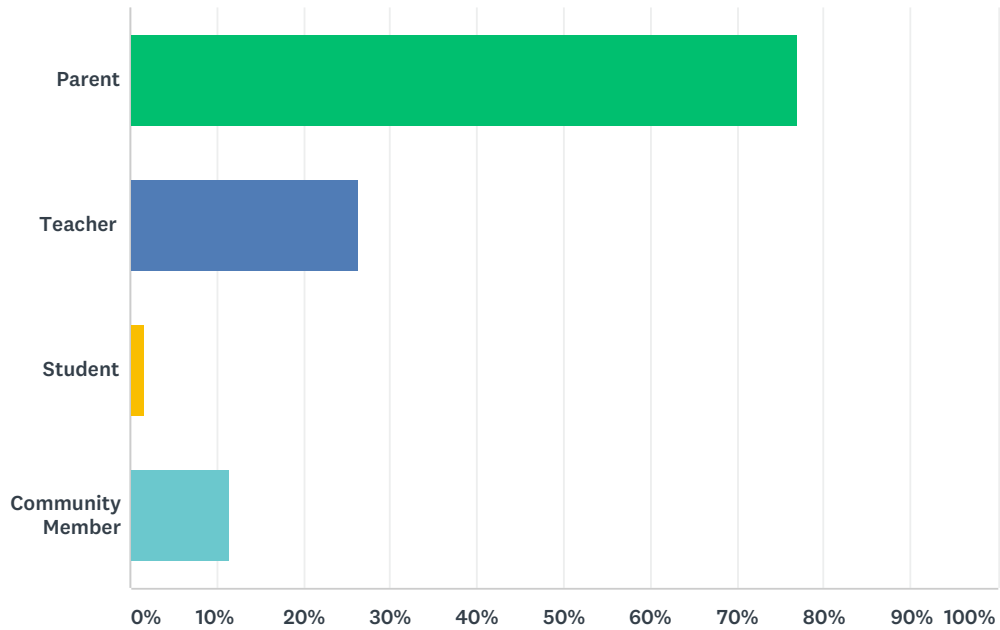

Q1 I am a... (please select all that apply)

Answered: 2,488 Skipped: 8

ANSWER CHOICES	RESPONSES	
Parent	77.01%	1,916
Teacher	26.37%	656
Student	1.65%	41
Community Member	11.41%	284
Total Respondents: 2,488		

Answered: 2,478 Skipped: 18

ANSWER CHOICES	RESPONSES	
Excellent	10.82%	268
Good	31.32%	776
Satisfactory	32.81%	813
Fair	9.60%	238
Poor	9.69%	240
Not a parent, student, or community member	5.77%	143
TOTAL		2,478