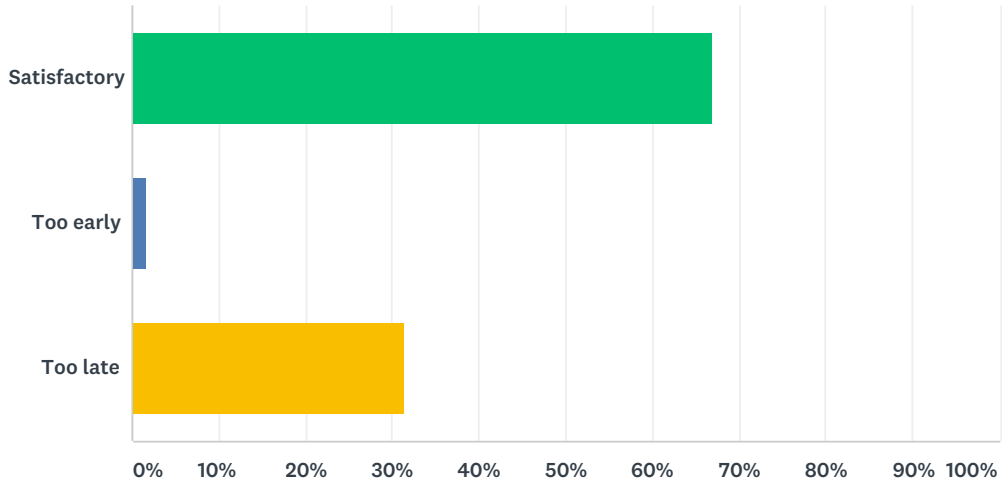

ANSWER CHOICES	RESPONSES	
Satisfactory	66.14%	1,645
Too long	0.92%	23
Too short	32.93%	819
TOTAL		2,487

Q6 Christmas Break is:

Answered: 2,483 Skipped: 13

ANSWER CHOICES	RESPONSES	
Satisfactory	55.66%	1,382
Too long	2.50%	62
Too short	41.84%	1,039
TOTAL		2,483

Q7 Spring Break is:

Answered: 2,483 Skipped: 13

ANSWER CHOICES	RESPONSES	
Satisfactory	66.94%	1,662
Too early	1.65%	41
Too late	31.41%	780
TOTAL		2,483

Q8 The arrangement of Inclement Weather Make-Up Days is: