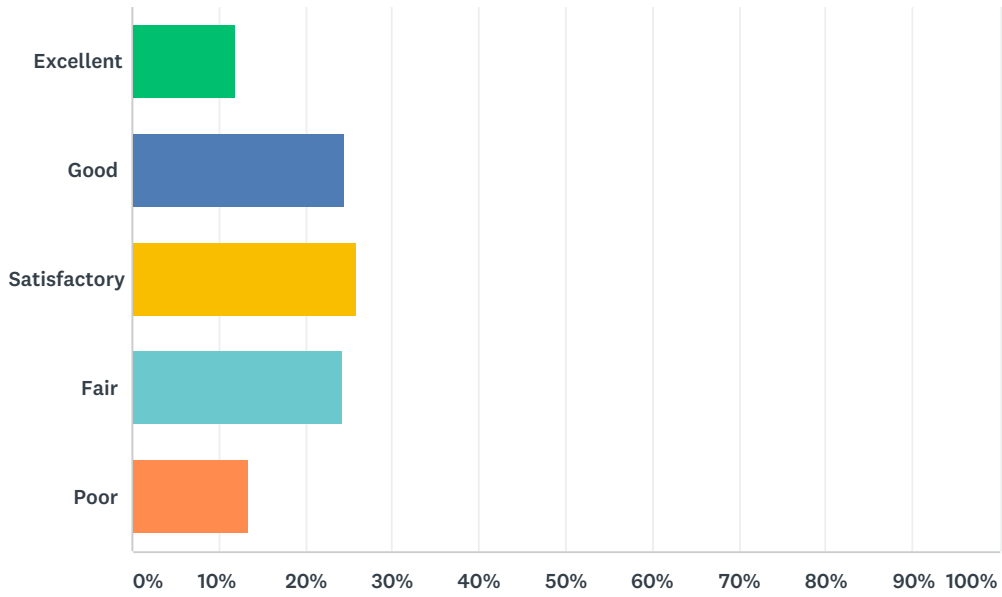

Answered: 2,489 Skipped: 7

ANSWER CHOICES	RESPONSES	
Excellent	10.53%	262
Good	30.98%	771
Satisfactory	44.60%	1,110
Fair	11.01%	274
Poor	2.89%	72
TOTAL		2,489

Q9 The last day of school, May 31, is:

Answered: 2,482 Skipped: 14

Answered: 2,486 Skipped: 10

ANSWER CHOICES	RESPONSES	
Excellent	12.03%	299
Good	24.46%	608
Satisfactory	25.91%	644
Fair	24.26%	603
Poor	13.35%	332
TOTAL		2,486