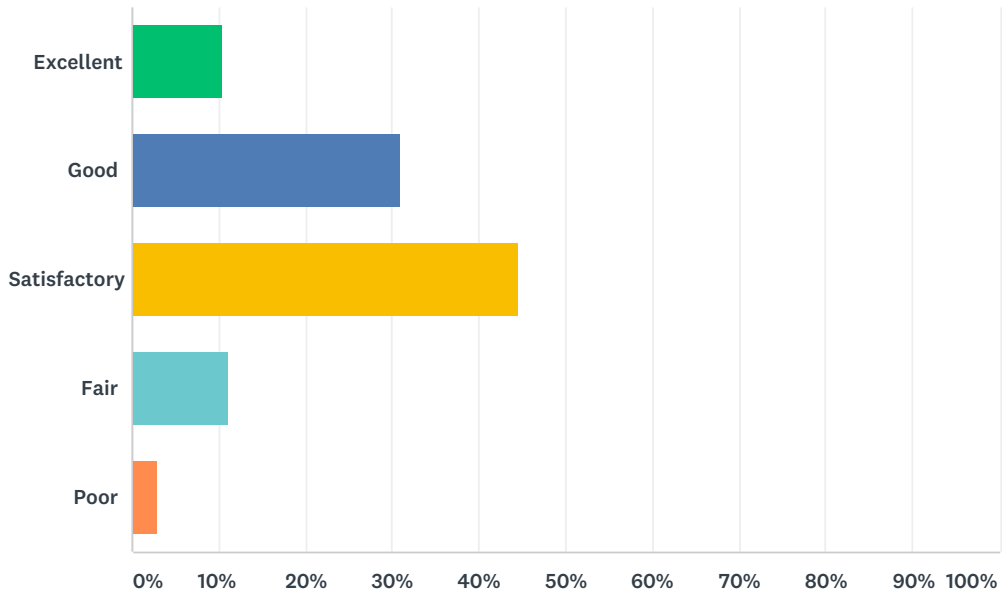

Q8 The arrangement of Inclement Weather Make-Up Days is:

Answered: 2,489 Skipped: 7

ANSWER CHOICES	RESPONSES	
Excellent	10.53%	262
Good	30.98%	771
Satisfactory	44.60%	1,110
Fair	11.01%	274
Poor	2.89%	72
TOTAL		2,489